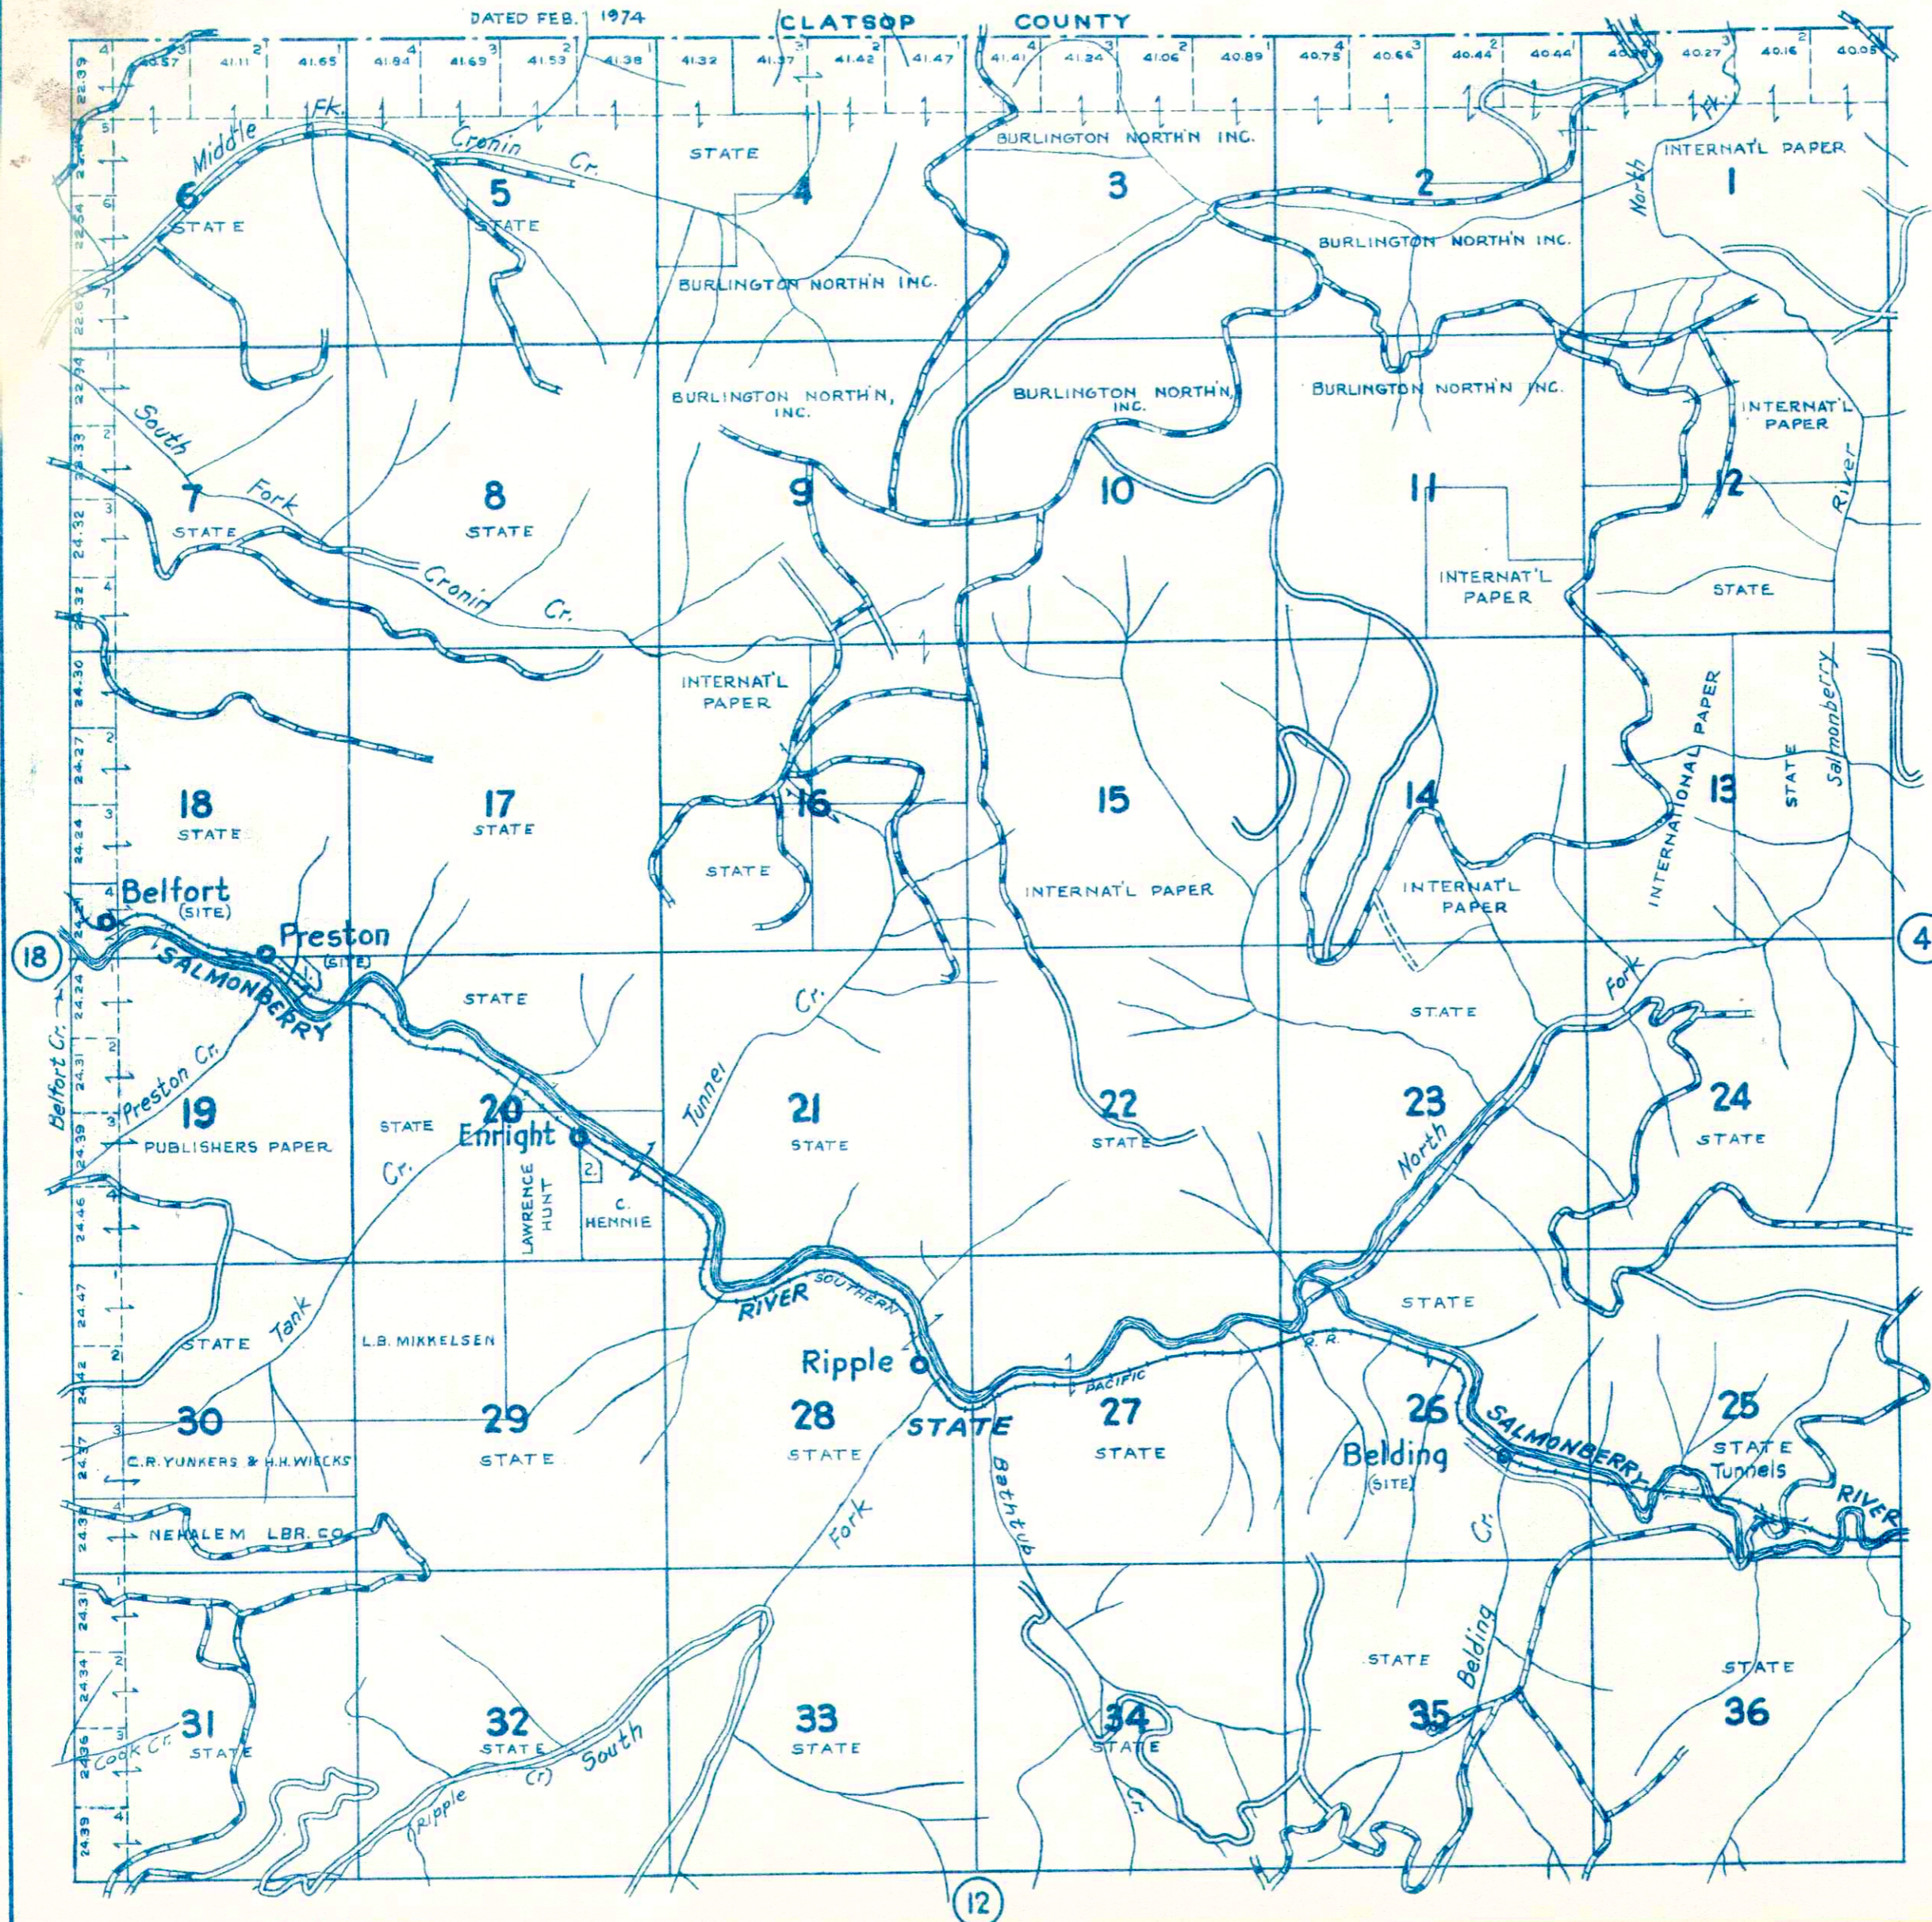

TOWNSHIP 3 N., RANGE 7 W.W.M. TILLAMOOK COUNTY ORE.

DATED FEB. 1974

CLATSOP COUNTY

SMALL TRACTS
 1. SOUTHERN PACIFIC CO.
 2. SOUTHERN PACIFIC CO.

Reproduction in whole or part for personal use or resale is prohibited by law.

LEGEND

- STATE HWY. ⑥ U.S. HWY. 101
- PAVED HIGHWAYS
- IMPROVED DIRT ROADS
- DIRT ROADS
- INFERIOR ROADS
- RAILROADS
- TRAILS
- INTERMITTENT CREEKS
- NAT'L FOREST BDRYS. XXXXX
- ELEC. PWR. TRANS. LINES